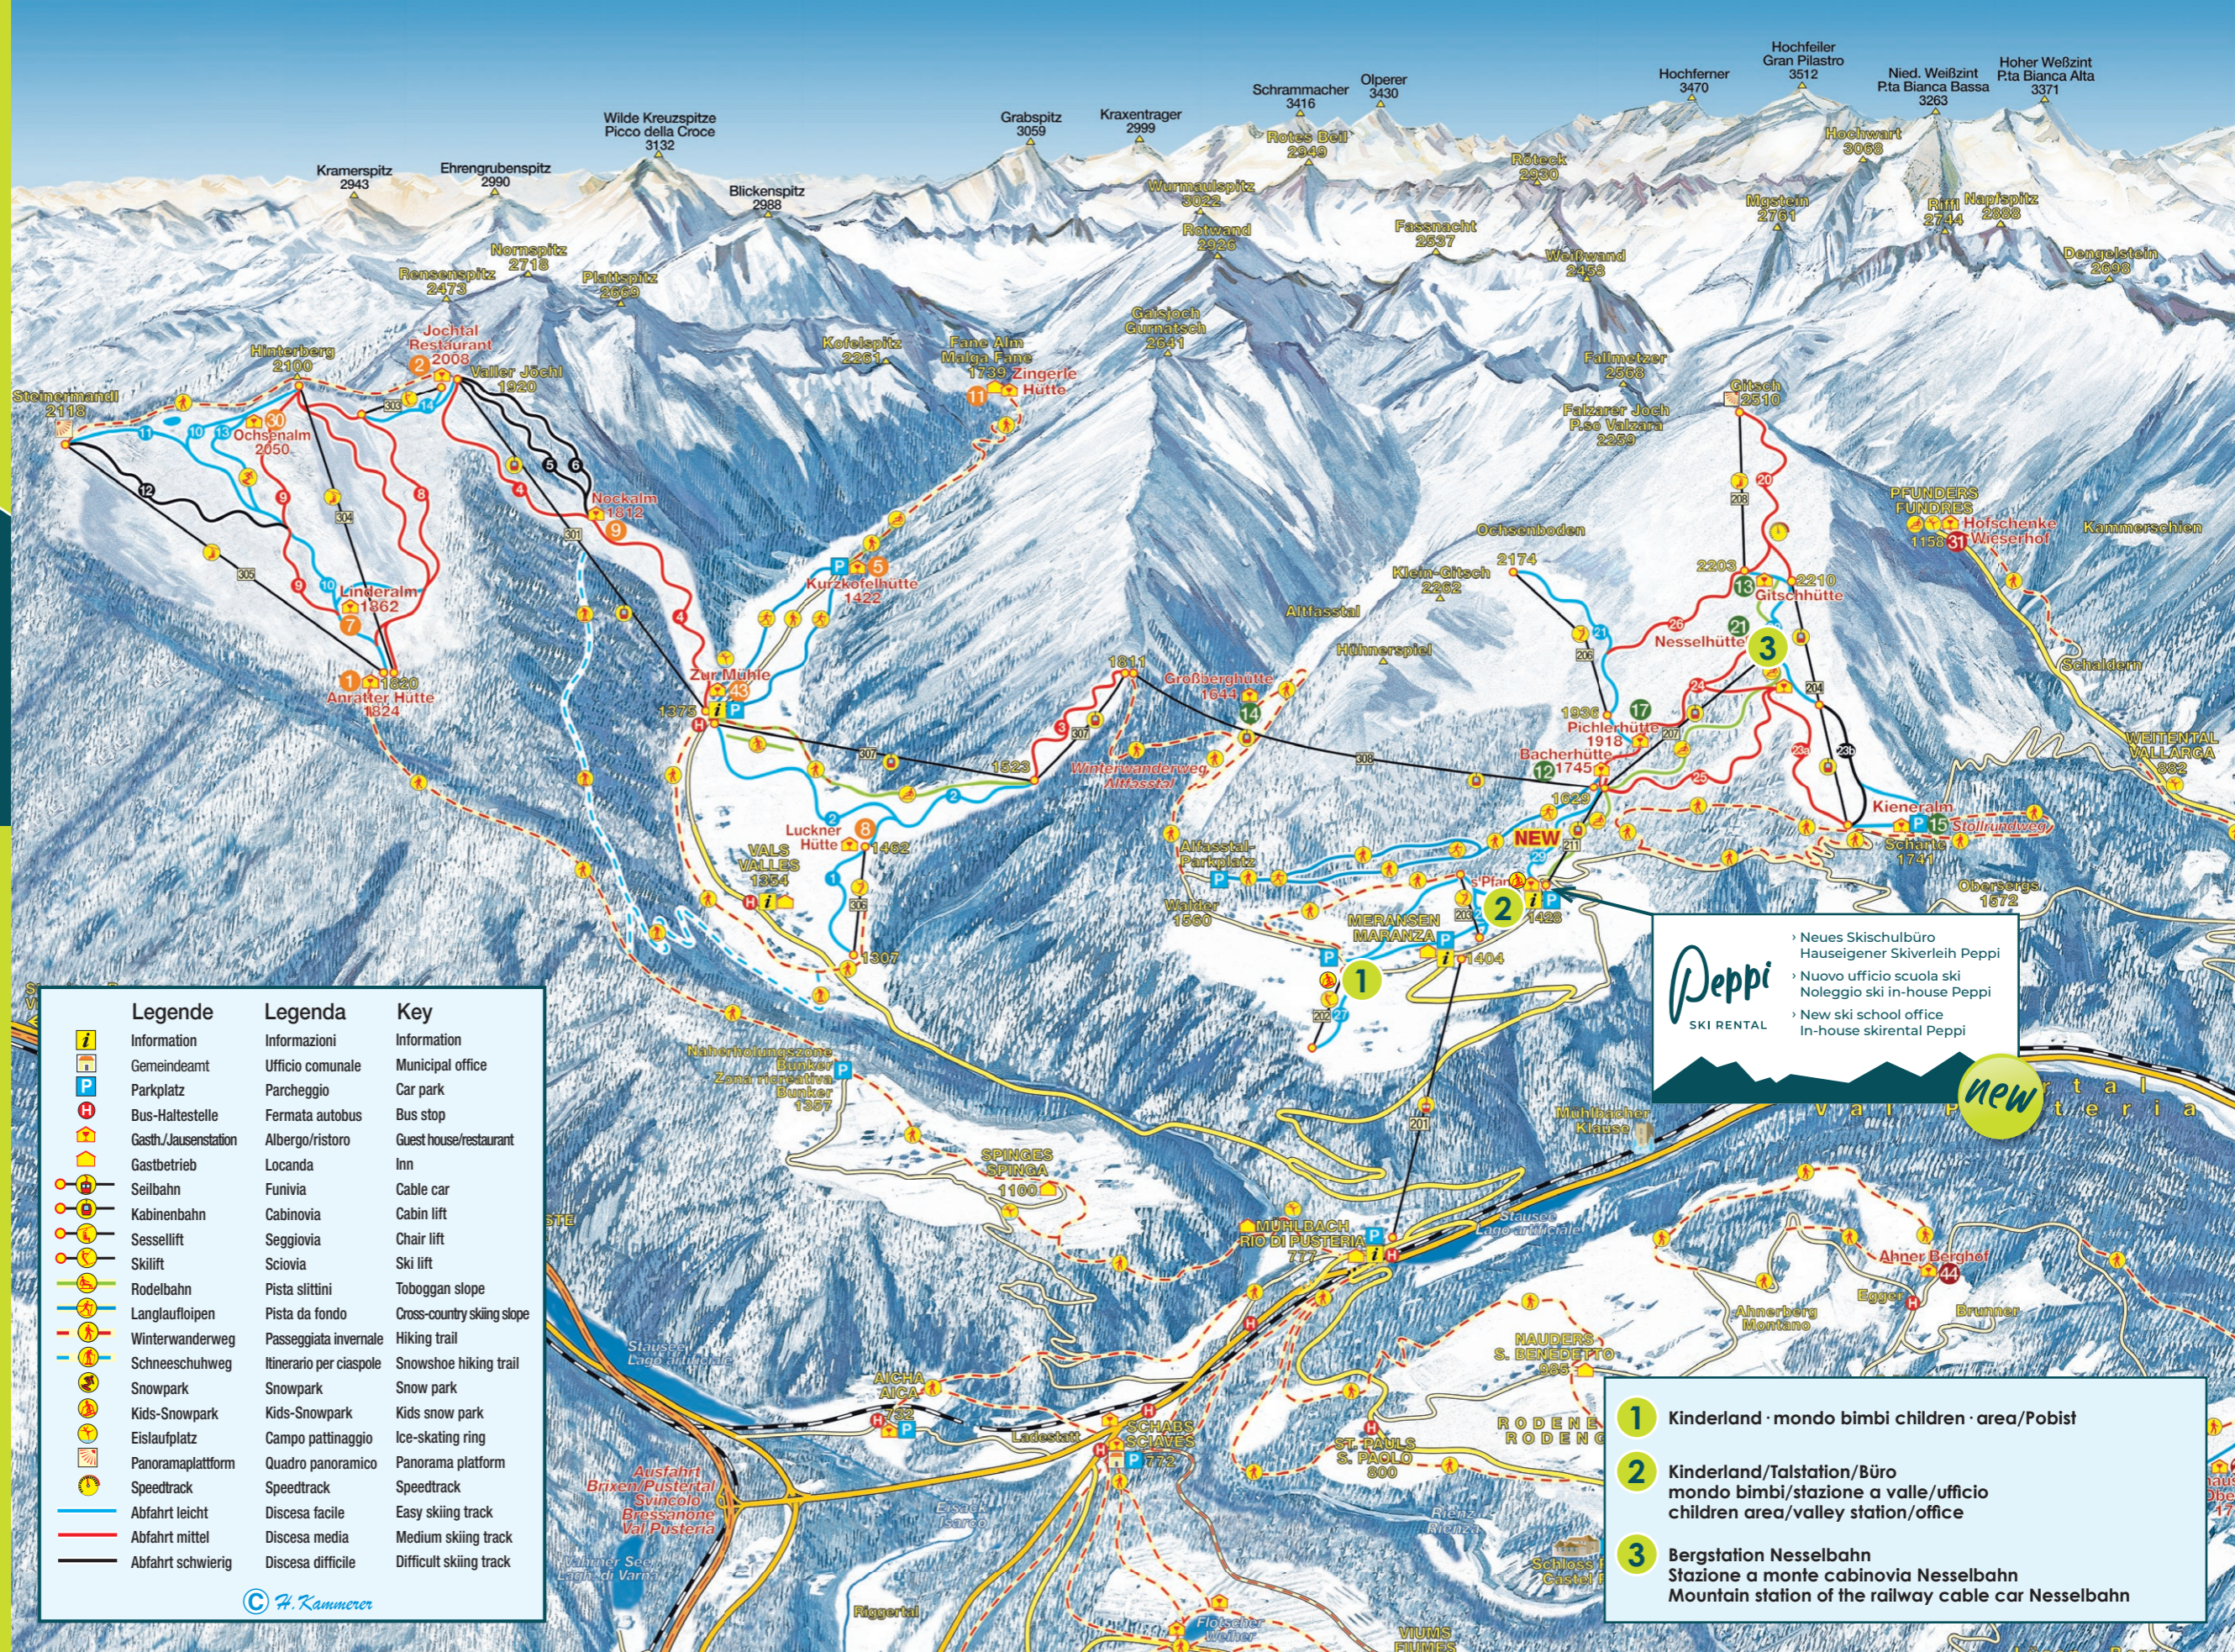

General informations

- Refund only with a medical certificate
- We take no responsibility for closed cable cars caused by bad weather conditions
- When there are less than four participants in a course, the course period may be shorter
- Group prices and discounts on request only
- Subject to change by the Ski- & Snowboard School Gitschberg

Ski & Snowboardschule Gitschberg

Via Mitterecker Straße Street 14
39037 Meransen/Maranza
Tel. +39 0472 520 202
info@skischule-gitschberg.com
www.skischule-gitschberg.com

Legende	Legenda	Key
	Informazioni	Information
	Ufficio comunale	Municipal office
	Parcheggio	Car park
	Fermata autobus	Bus stop
	Albergo/ristoro	Guest house/restaurant
	Locanda	Inn
	Funivia	Cable car
	Cabinovia	Cabin lift
	Seggiovia	Chair lift
	Sciovia	Ski lift
	Pista slittini	Toboggan slope
	Pista da fondo	Cross-country skiing slope
	Passeggiata invernale	Hiking trail
	Itinerario per ciaspole	Snowshoe hiking trail
	Snowpark	Snow park
	Kids-Snowpark	Kids snow park
	Campo pattinaggio	Ice-skating ring
	Quadro panoramico	Panorama platform
	Speedtrack	Speedtrack
	Discesa facile	Easy skiing track
	Discesa media	Medium skiing track
	Discesa difficile	Difficult skiing track